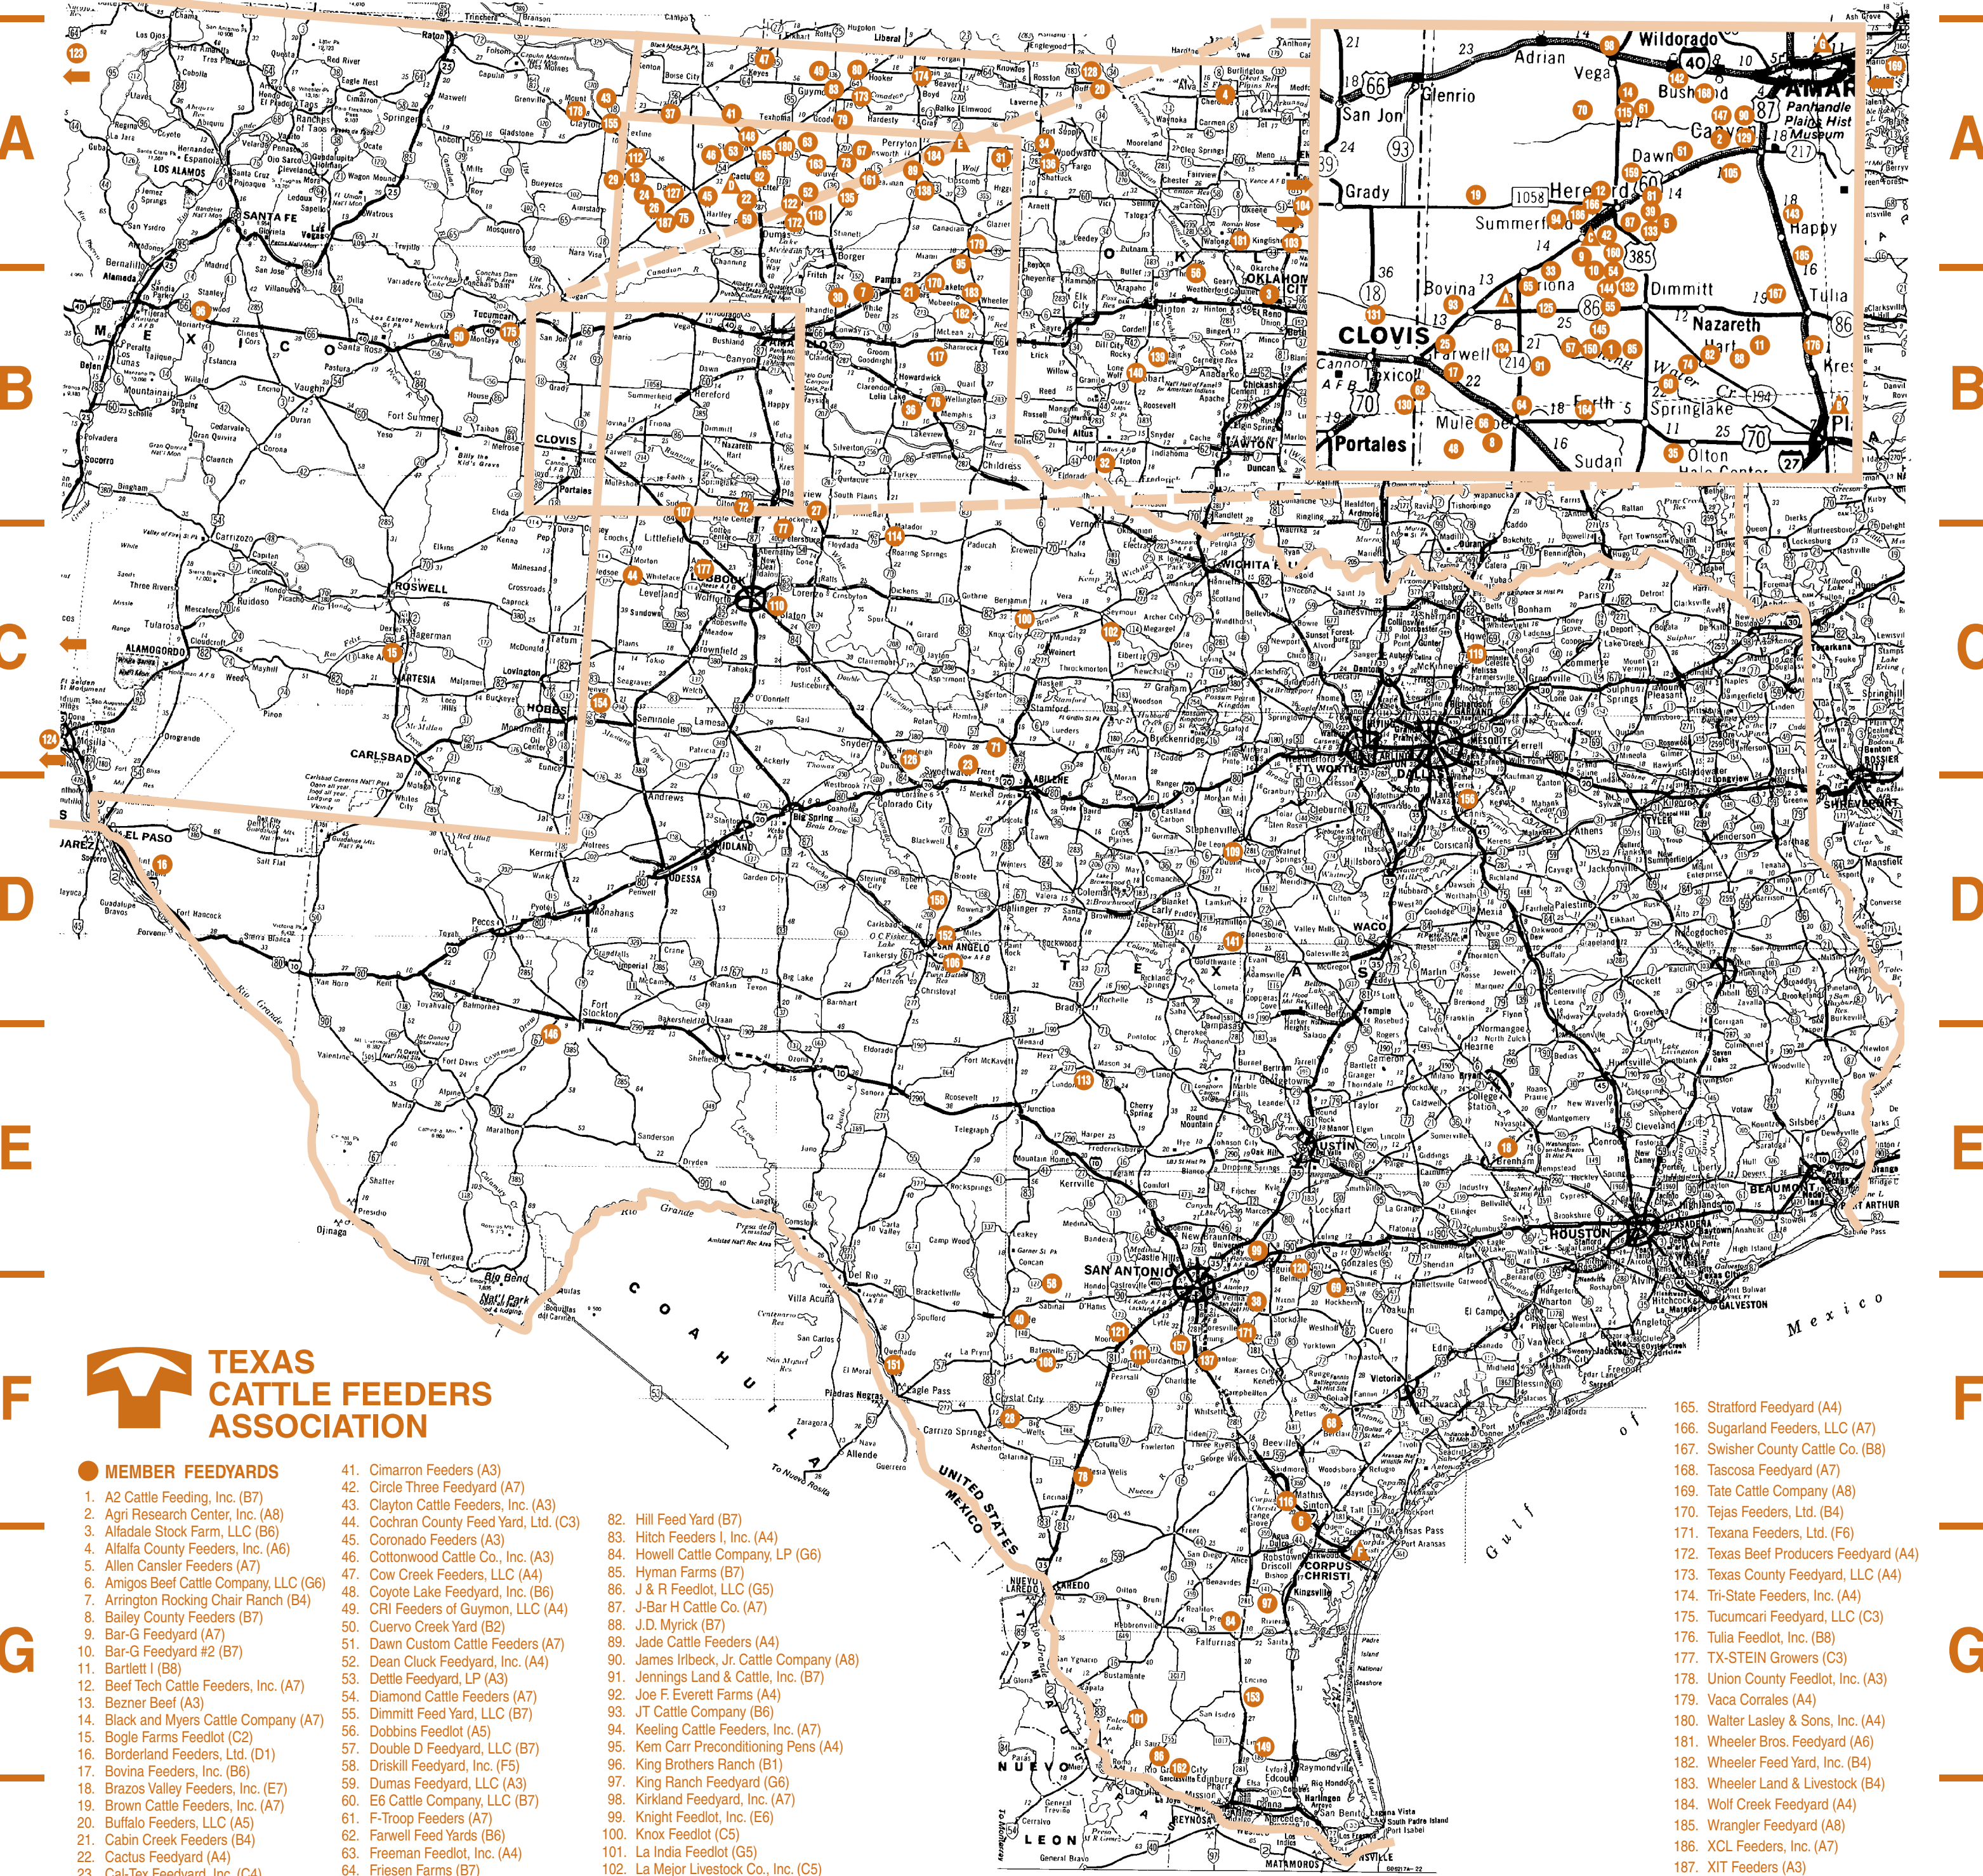

2011 TCFA MEMBER FEEDYARDS

1 | 2 | 3 | 4 | 5 | 6 | 7 | 8

MEMBER FEEDYARDS

- | | | | | |
|--|--|---|---|---|
| 1. A2 Cattle Feeding, Inc. (B7) | 41. Cimarron Feeders (A3) | 81. Hereford Feedyard, Inc. (A7) | 120. Mid-Tex Cattle Co. (E6) | 165. Stratford Feedyard (A4) |
| 2. Agri Research Center, Inc. (A8) | 42. Circle Three Feedyard (A7) | 82. Hill Feed Yard (B7) | 121. Morales Feed Lots, Inc. (F5) | 166. Sugarland Feeders, LLC (A7) |
| 3. Alfadale Stock Farm, LLC (B6) | 43. Clayton Cattle Feeders, Inc. (A3) | 83. Hitch Feeders I, Inc. (A4) | 122. Morris Stock Farm (A4) | 167. Swisher County Cattle Co. (B8) |
| 4. Alfalfa County Feeders, Inc. (A6) | 44. Cochran County Feed Yard, Ltd. (C3) | 84. Howell Cattle Company, LP (G6) | 123. NAPI Feedyards (A1) | 168. Tascosa Feedyard (A7) |
| 5. Allen Cansler Feeders (A7) | 45. Coronado Feeders (A3) | 85. Hyman Farms (B7) | 124. New Mexico Feeding Co. (C1) | 169. Tate Cattle Company (A8) |
| 6. Amigos Beef Cattle Company, LLC (G6) | 46. Cottonwood Cattle Co., Inc. (A3) | 86. J & R Feedlot, LLC (G5) | 125. NewTex Feedyard, Inc. (B7) | 170. Tejas Feeders, Ltd. (B4) |
| 7. Arrington Rocking Chair Ranch (B4) | 47. Cow Creek Feeders, LLC (A4) | 87. J-Bar H Cattle Co. (A7) | 126. Nolan County Feeders, LLC (C4) | 171. Texana Feeders, Ltd. (F6) |
| 8. Bailey County Feeders (B7) | 48. Coyote Lake Feedyard, Inc. (B6) | 88. J.D. Myrick (B7) | 127. Nortex Feedlot, LTD. (A3) | 172. Texas Beef Producers Feedyard (A4) |
| 9. Bar-G Feedyard (A7) | 49. CRI Feeders of Guymon, LLC (A4) | 89. Jade Cattle Feeders (A4) | 128. O-K Calf Feeders, Inc. (A5) | 173. Texas County Feedyard, LLC (A4) |
| 10. Bar-G Feedyard #2 (B7) | 50. Cuervo Creek Yard (B2) | 90. James Irbeck, Jr. Cattle Company (A8) | 129. Odyssey Cattle Feeders, Inc. (A8) | 174. Tri-State Feeders, Inc. (A4) |
| 11. Bartlett I (B8) | 51. Dawn Custom Cattle Feeders (A7) | 91. Jennings Land & Cattle, Inc. (B7) | 130. Oppliger Feedyard (B6) | 175. Tucumcari Feedyard, LLC (C3) |
| 12. Beef Tech Cattle Feeders, Inc. (A7) | 52. Dean Cluck Feedyard, Inc. (A4) | 92. Joe F. Everett Farms (A4) | 131. Owl Feedyards Research Center (B7) | 176. Tulia Feedyard, Inc. (B8) |
| 13. Bezner Beef (A3) | 53. Dettle Feedyard, LP (A3) | 93. JT Cattle Company (B6) | 132. OT Feedyard, Inc. (A7) | 177. TX-STEIN Growers (C3) |
| 14. Black and Myers Cattle Company (A7) | 54. Diamond Cattle Feeders (A7) | 94. Keeling Cattle Feeders, Inc. (A7) | 133. Owl Feedyard, Inc. (A7) | 178. Union County Feedyard, Inc. (A3) |
| 15. Bogle Farms Feedyard (C2) | 55. Dimmitt Feed Yard, LLC (B7) | 95. Kem Carr Preconditioning Pens (A4) | 134. PACO Feed Yard, Ltd. (B7) | 179. Vacca Corrales (A4) |
| 16. Borderland Feeders, Ltd. (D1) | 56. Dobbins Feedyard (A5) | 96. King Brothers Ranch (B1) | | 180. Walter Lasley & Sons, Inc. (A4) |
| 17. Bovina Feeders, Inc. (B6) | 57. Double D Feedyard, LLC (B7) | 97. King Ranch Feedyard (G6) | | 181. Wheeler Bros. Feedyard (A6) |
| 18. Brazos Valley Feeders, Inc. (E7) | 58. Driskill Feedyard, Inc. (F5) | 98. Kirkland Feedyard, Inc. (A7) | | 182. Wheeler Feed Yard, Inc. (B4) |
| 19. Brown Cattle Feeders, Inc. (A7) | 59. Dumas Feedyard, LLC (A3) | 99. Knight Feedyard, Inc. (E6) | | 183. Wheeler Land & Livestock (B4) |
| 20. Buffalo Feeders, LLC (A5) | 60. E6 Cattle Company, LLC (B7) | 100. Knox Feedyard (C5) | | 184. Wolf Creek Feedyard (A4) |
| 21. Cabin Creek Feeders (B4) | 61. F-Troop Feeders (A7) | 101. La India Feedyard (G5) | | 185. Wrangler Feedyard (A8) |
| 22. Cactus Feedyard (A4) | 62. Farwell Feed Yards (B6) | 102. La Mejor Livestock Co., Inc. (C5) | | 186. XCL Feeders, Inc. (A7) |
| 23. Cal-Tex Feedyard, Inc. (C4) | 63. Freeman Feedyard, Inc. (A4) | 103. Lazy Eleven Feeders (A4) | | 187. XIT Feeders (A3) |
| 24. Cargill Beef - Research Feedyard (A3) | 64. Friesen Farms (B7) | 104. Limestone LLC Feedyard Division (A6) | | |
| 25. Cargill Cattle Feeders - Bovina (B6) | 65. Friona Feedyard (B7) | 105. Lindsey Cattle Co., LLC (A7) | | |
| 26. Cargill Cattle Feeders - Dalhart (A3) | 66. Frontera Feedyard (B7) | 106. Lipan Cattle Feeders, LLC (D4) | | |
| 27. Cargill Cattle Feeders - Lockney (B4) | 67. Frontier Feedyard (A4) | 107. Littlefield Feedyard (B3) | | |
| 28. Carrizo Feeders, Inc. (F5) | 68. Gayle Cattle Co. (F6) | 108. Live Oak Feedyard, Inc. (F5) | | |
| 29. Carrizo Feeders, Ltd. (A3) | 69. Graham Land & Cattle Co. (F6) | 109. Lone Oak Feeders (D5) | | |
| 30. Carson County Feedyard (B4) | 70. Great Plains Cattle Feeders (A7) | 110. Lubbock Feeders, LP (C4) | | |
| 31. Cates Feeders (A5) | 71. Griffith Farms - Stith Pens (C5) | 111. Luckey Custom Feedyard, Inc. (F5) | | |
| 32. Cattle Management Systems, Inc. (B5) | 72. Hale Center Feedyard (B3) | 112. Mac Kehoe Cattle, Inc. (A3) | | |
| 33. Cattle Town Feeders Limited (B7) | 73. Hansford County Feeders, LP (A4) | 113. Mason County Feeders, Inc. (E5) | | |
| 34. Cattlemen's Choice Feedyard, Inc. (A5) | 74. Hart of Texas Cattle Feeders, LLC (B7) | 114. Matador Cattle Co. (C4) | | |
| 35. Cattlemen's Feedyard, Ltd. (B4) | 75. Hartley Feeders (A3) | 115. Mc6 Cattle Feeders, Inc. (A7) | | |
| 36. Cattlemen's Feedyard II, Ltd. (B4) | 76. Hedley Feedyard (B4) | 116. McDonald Bar 6 (F6) | | |
| 37. Celebrity Feeders (A3) | 77. Heifer Ranch at Arroyo Seco (C4) | 117. McLean Feedyard, Ltd. (B4) | | |
| 38. Central Texas Cattle Co. (F6) | 78. Hennichson Feedyard (F5) | 118. McLean Feedyard, Ltd. (B4) | | |
| 39. Champion Feeders, LLC (A7) | 79. Henry C. Hitch Feedyard, Inc. (A4) | 119. Melissa Feeders, LLC (C7) | | |
| 40. Chaparral Feeders, Inc. (F5) | 80. Herbel Land & Cattle (A4) | | | |