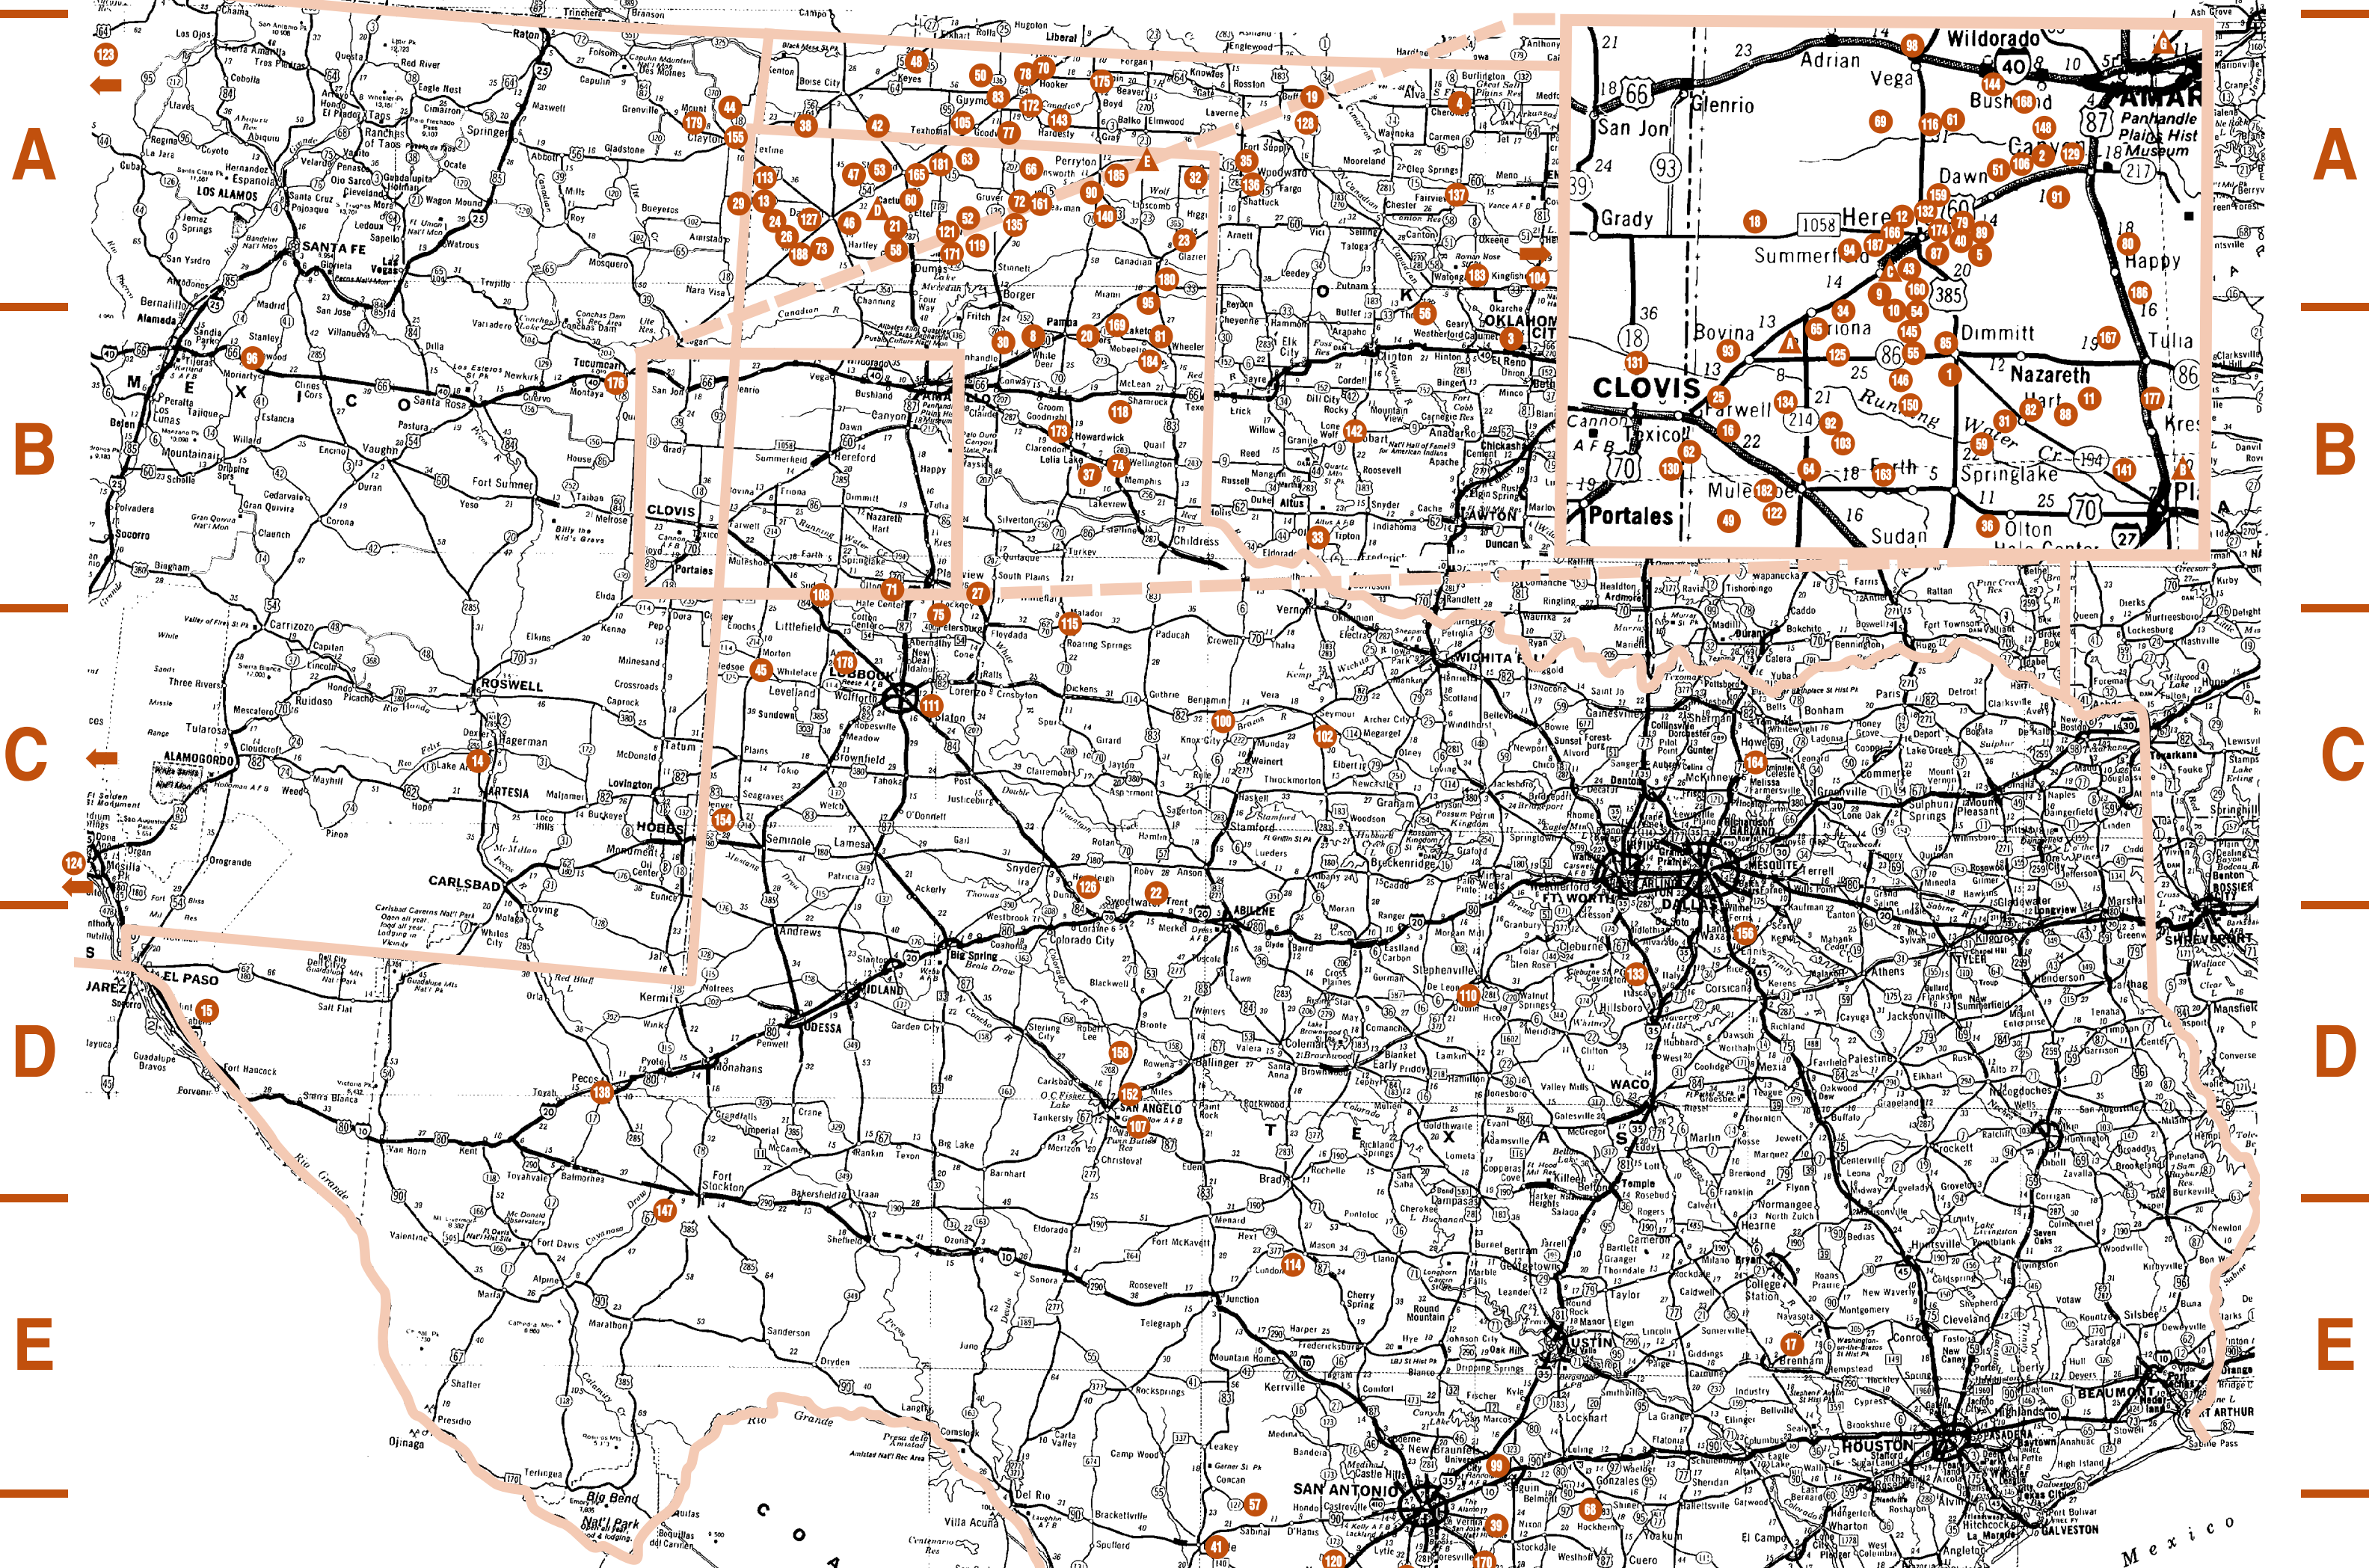

2009 TCFA MEMBER FEEDYARDS

I 1 | 2 | 3 | 4 | 5 | 6 | 7 | 8 |

TEXAS CATTLE FEEDERS ASSOCIATION

MEMBER FEEDYARDS

165. Stratford Feedyard (A4)
166. Sugarland Feeders, LLC (A7)
167. Swisher County Cattle Co. (B8)
168. Tascosa Feedyard, Inc. (A7)
169. Tejas Feeders, Ltd. (B4)
170. Texana Feeders, Ltd. (F6)
171. Texas Beef Producers Feedyard (A4)
172. Texas County Feedyard, LLC (A4)
173. 3H Cattle Feeders, Inc. (B4)
174. Tri-State Cattle Feeders (A7)
175. Tri-State Feeders, Inc. (A4)
176. Tucumcari Feedyard, LLC (C3)
177. Tulia Feedlot, Inc. (B8)
178. TX-STEIN Growers (C3)
179. Union County Feedlot, Inc. (A3)
180. Vaca Corrales (A4)
181. Walter Lasley & Sons, Inc. (A4)
182. Wes-Tex Cattle Feeders (B7)
183. Wheeler Bros. Feedyard (A6)
184. Wheeler Feed Yard, Inc. (B4)
185. Wolf Creek Feedyard (A4)
186. Wrangler Feedyard (A8)
187. XCL Feeders, Inc. (A7)
188. XIT Feeders (A3)

FED CATTLE PLANTS

- A. Cargill Meat Solutions, Friona (B7)
- B. Cargill Meat Solutions, Plainview (B8)
- C. Caviness Packing Co., Inc., Hereford (A7)
- D. JBS Swift, Cactus (A4)
- E. Preferred Beef Group, Booker (A4)
- F. Sam Kane Beef Processors, Corpus Christi (G6)
- G. Tyson Fresh Meats, Amarillo (A8)

I 1 | 2 | 3 | 4 | 5 | 6 | 7 | 8 |